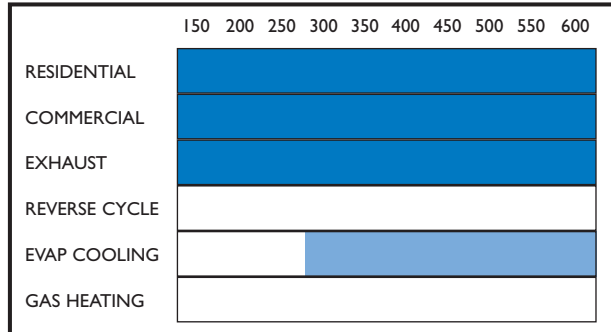

APPLICATION SELECTOR

CODE:

- HIGHLY RECOMMENDED
- SUITABLE
- NOT RECOMMENDED

FEATURES

- Easy clean removable cores
- Washable filters
- ABS non corrosive material
- Dishwasher safe
- Simple fixing method

DESCRIPTION	FILTER	NON FILTER
390 x 250	1500	-
390 x 680	1502	1510
460 x 250	1504	-
460 x 680	1506	-
390 x 460	1501	1509
390 x 890	1503	1511
460 x 460	1505	-
460 x 890	1507	-